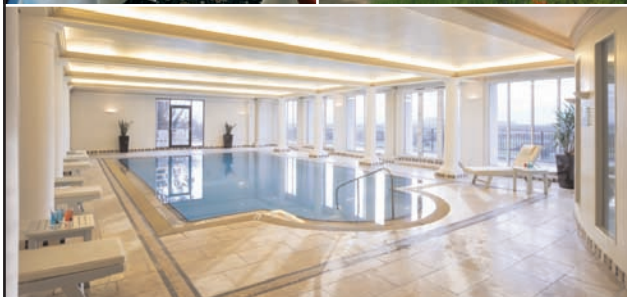

AXBRIDGE

SOMERSET

BEST WESTERN
WEBBINGTON
HOTEL & SPA