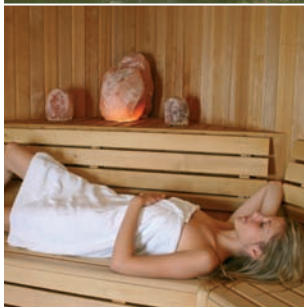

Best Western Webbington Hotel & Spa
Loxton, Axbridge, Somerset BS26 2HU
Tel: 01934 750100
Fax: 01934 750020
service@webbingtonhotelandspa.co.uk
www.webbingtonhotelandspa.co.uk